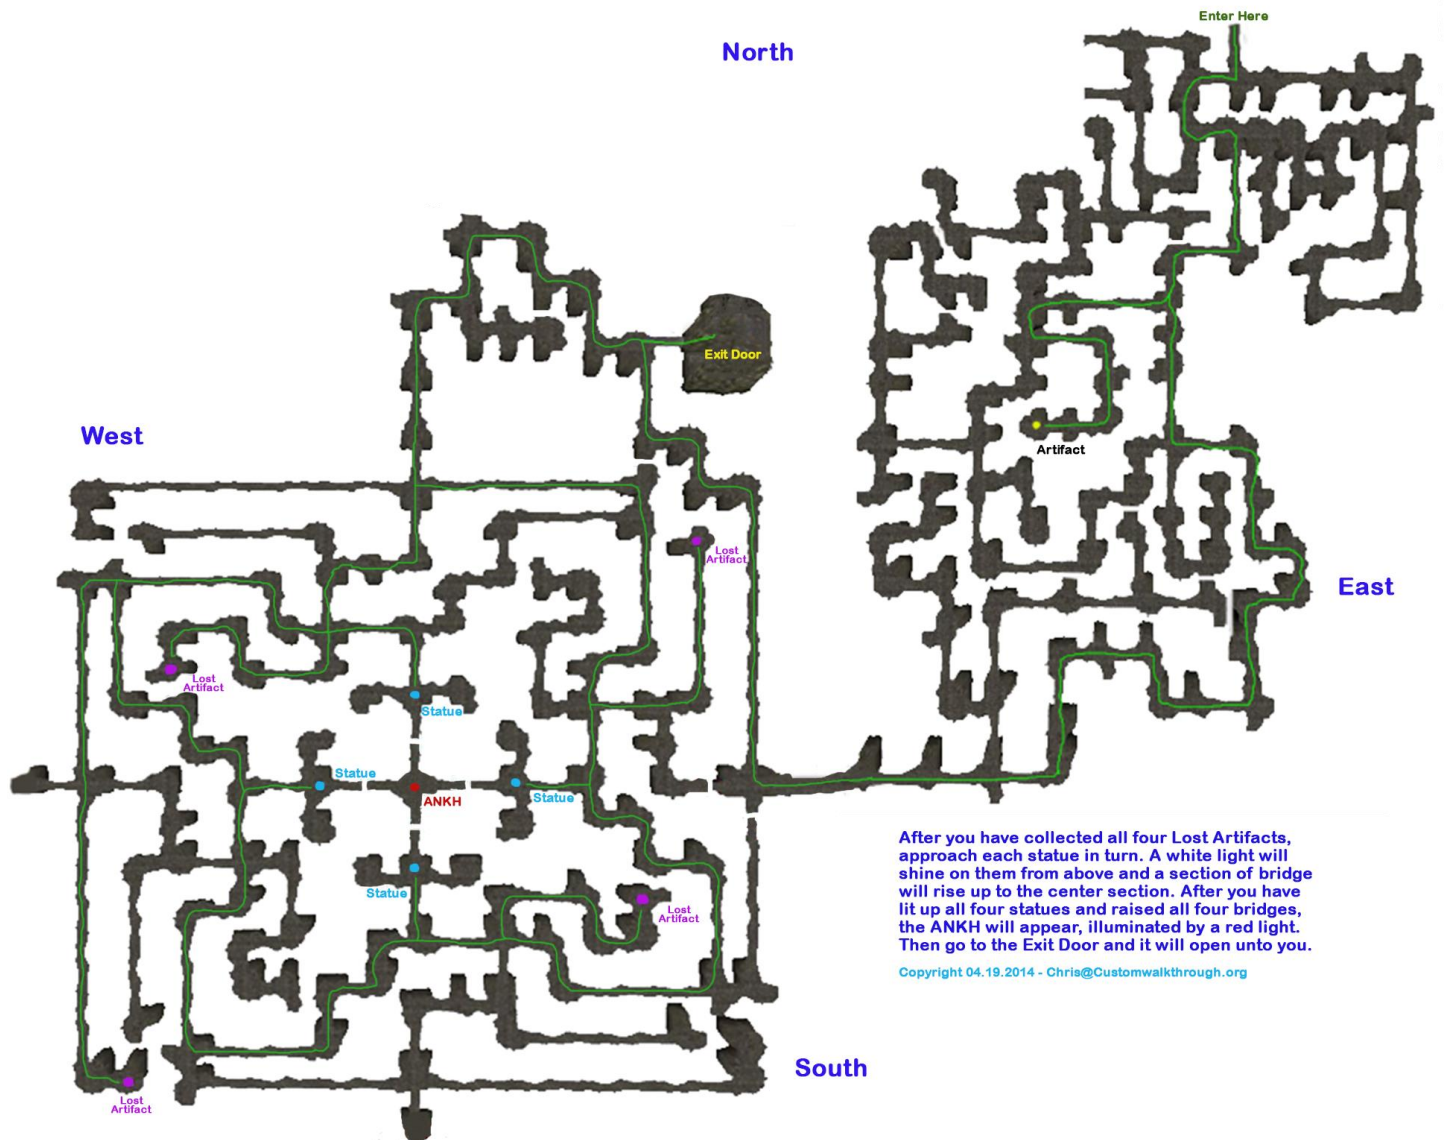

DUNGEON SIEGE 1

THE UTRAEAN PENINSULA

INSIDE THE PIT OF DESPAIR

In Level One, pick up 3 skulls. With them you can open the door at the south end of the level, taking you to Level Two. Note that you must collect all three of the skulls in the same gaming session, or the exit door will not open. Two of the skulls are near each other, at the northeastern part of the level, but are tricky to get to. You can find a good red chest west of the starting point.

Level One

Level Two

In Level Two, collect four Lost Artifacts, distributed near the four corners of the western section of the level. These must be taken to four Statues near the center of the western section of the level. Then pick up the Ankh, which appears after you have activated all four of the statues. Find the Exit Door to Level Three at the northeast part of the western section of Level Two. I could find no use for the "Artifact" found in the eastern part of Level Two.

Level Three

Level Three is a series of stone pathways and stairways. Follow the stone pathways. When you come to the intersections, take four right turns and then a left turn. This takes you to the Exit Lift.