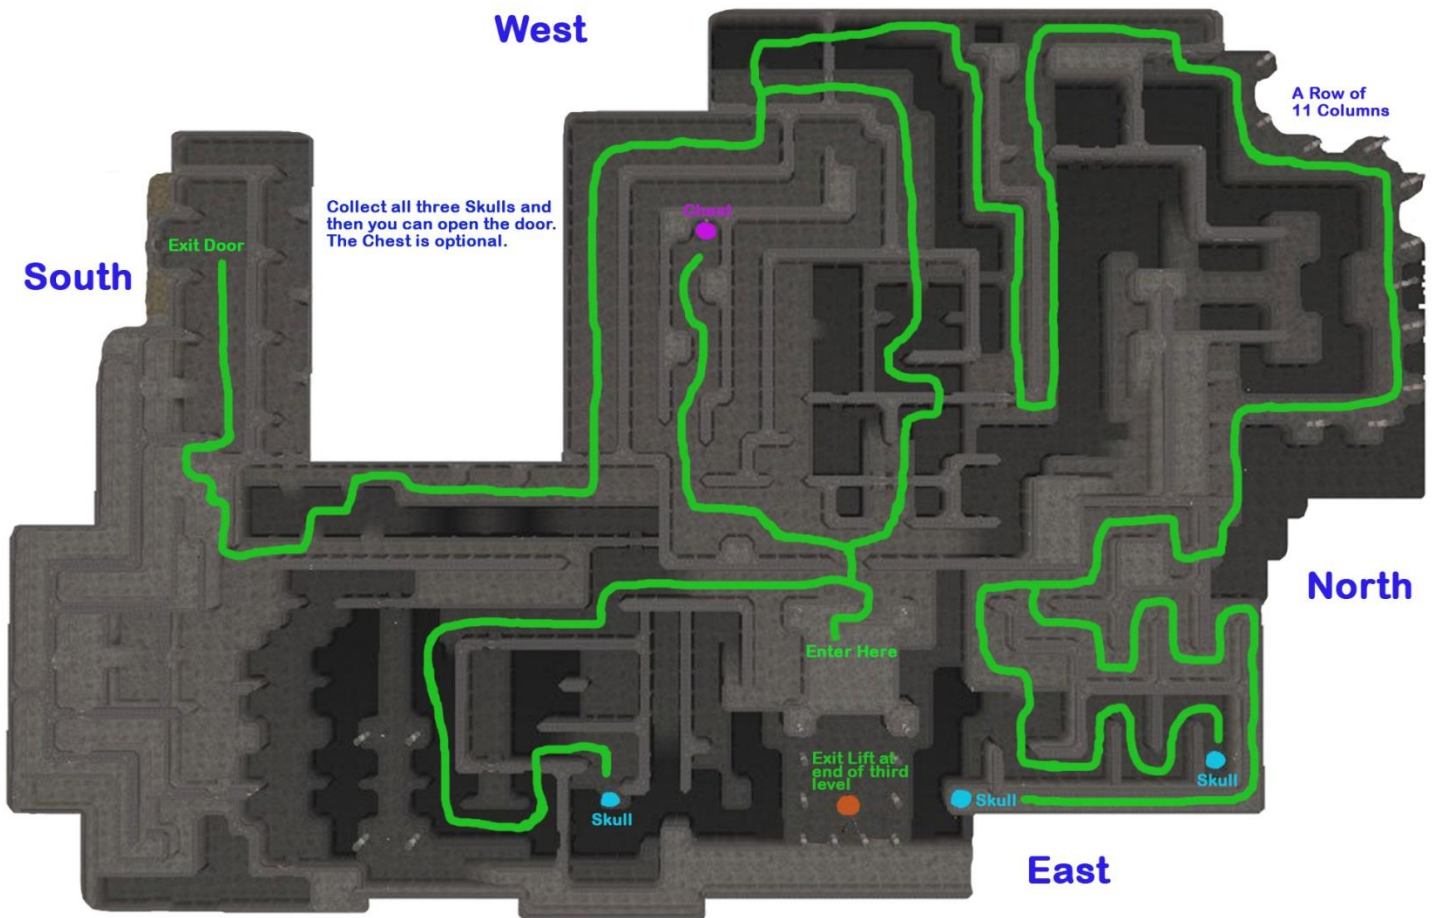

DUNGEON SIEGE 1

THE UTRAEAN PENINSULA

INSIDE THE PIT OF DESPAIR

In Level One, pick up 3 skulls. With them you can open the door at the south end of the level, taking you to Level Two. Note that you must collect all three of the skulls in the same gaming session, or the exit door will not open. Two of the skulls are near each other, at the northeastern part of the level, but are tricky to get to. You can find a good red chest west of the starting point.

Level One

Level Two

In Level Two, collect four Lost Artifacts, distributed near the four corners of the western section of the level. These must be taken to four Statues near the center of the western section of the level. Then pick up the Ankh, which appears after you have activated all four of the statues. Find the Exit Door to Level Three at the northeast part of the western section of Level Two. I could find no use for the "Artifact" found in the eastern part of Level Two.

Level Three

Level Three is a series of stone pathways and stairways. Follow the stone pathways. When you come to the intersections, take four right turns and then a left turn. This takes you to the Exit Lift.